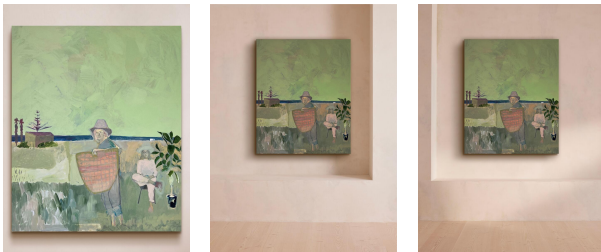

## 'summers In El Palmar' By Emily Kirby

£2,800 Regular

£2,380 Membership

### Product details

Acrylics on canvas create an original landscape inspired by the artist's year spent living in Cadiz, Spain.

#### About the artist

Emily Kirby often uses combinations of layered block colours to form semi-abstract figures that are based on a combination of both real and imagined experiences. Having lived in several different countries, the artist draws out a distinct sense of the environments where her subjects dwell.