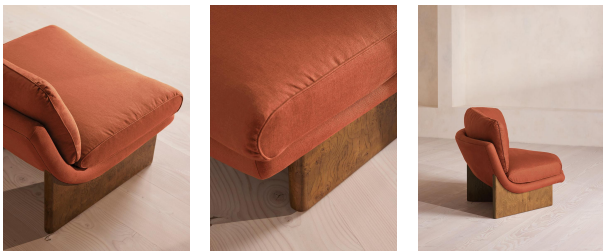

SOHO HOME

Tellis Chair Module, Linen, Antique Rose, Us *

\$2,395 Regular

\$2,036 Membership

Available in

- | | | | |
|---|---------------------|---|-------------------|
|  | Linen Antique Rose |  | Linen Bisque |
|  | Linen Indigo |  | Linen Mushroom |
|  | Linen Ochre |  | Linen Olive |
|  | Linen Prussian Blue |  | Linen Sage |
|  | Linen Sienna |  | Linen Wheat |
|  | Velvet Antique Rose |  | Velvet Camel |
|  | Velvet Grey Blue |  | Velvet Lichen |
|  | Velvet Mustard |  | Velvet Olive |
|  | Velvet Porcelain |  | Velvet Royal Blue |
|  | Velvet Rust |  | Velvet Taupe |

Dimensions

Product dimensions: H79 x W92 x D97cm / H31 x W36 x D38"

Product weight: 36kg / 79.4lbs

SOHO HOME

Tellis Corner Chair, Linen, Antique Rose, Us

\$1,995 Regular

\$1,696 Membership

Available in