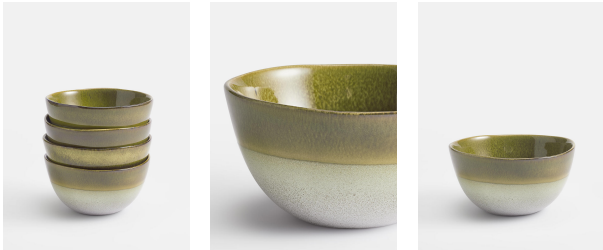

SOHO HOME

Nero Cereal Bowl, Green, Set Of Four

£60

Regular

£51

Membership

Product details

Crafted in Portugal from durable stoneware, our Nero range is inspired by the natural textures and interiors at Soho House Barcelona. Reactive glazes in matte and gloss create unique tonal variations and speckles that mimic the shadows of light on the Mediterranean Sea.

- Durable stoneware cereal bowls
- Matte speckle glaze outside
- Seafoam reactive gloss glaze inside
- Microwave and dishwasher safe
- Crafted in Portugal
- Inspired by Soho House Barcelona

Please note, this product is hand finished and size may vary slightly.

Dimensions

Product dimensions: H8 x W15 x D15cm / H3.1 x W5.9 x D5.9"

Product weight: 1.8kg / 4lbs

Number of boxes: 4

Details

Materials: Stoneware
Dishwasher Safe? Yes
Microwave Safe? Yes