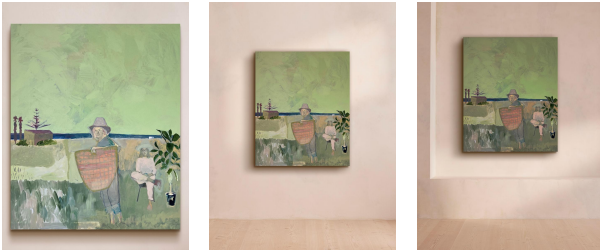

SOHO HOME

'summers In El Palmar' By Emily Kirby

£2,800 Regular

£2,380 Membership

Product details

Acrylics on canvas create an original landscape inspired by the artist's year spent living in Cadiz, Spain.

About the artist

Emily Kirby often uses combinations of layered block colours to form semi-abstract figures that are based on a combination of both real and imagined experiences. Having lived in several different countries, the artist draws out a distinct sense of the environments where her subjects dwell.