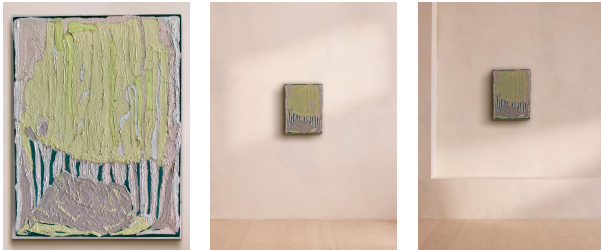

Dimensions

Product dimensions: H40 x W30 x D4cm / H16 x W12 x D2"

Product weight: 2kg / 4.4lbs

Details

Frame included: No