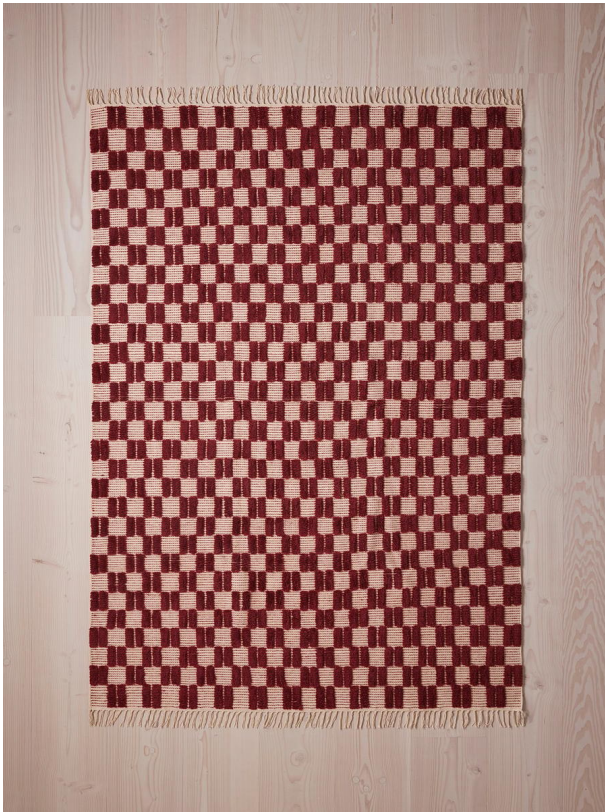

SOHO HOME

Claudius Rug, 200 X 300cm

£1,645 Regular

£1,398 Membership

Sizes

170 x 240cm, 200 x 300cm, 270 x 360cm, 20 x 30cm (Swatch)

Product details

This statement wool rug is our take on the classic checkerboard pattern in a deep bordeaux colourway. The Claudius rug takes inspiration from similar textiles found in the bedrooms of White City House. Hand-woven in India by a community of artisans, the wool pile offers comfort and longevity underfoot.

Dimensions

Product dimensions: H200 x W300 x D1cm / H8" x W1'0" x D1"

Product weight: 11kg / 24.3lbs

Details

Care instructions: Vacuum regularly on a low setting. Do not use heavy duty vacuums. Blot spills immediately with a soft, dry cloth, spot clean with mild soap if needed; occasional professional cleaning may be required. Do not dry clean. If loose end appears, do not pull; Instead clip with scissors and tie a knot at the loose ends. Avoid direct exposure to sunlight. Rotate rug occasionally to equalize wear, if the rug gets wet, place it on a flat surface to dry. Store your rug by rolling, and wrap with cloth for protection. Rug pad recommended.

Composition: Pile: 100% Wool, Base: 90% Wool, 10% Cotton Overall: 92% Wool, 8% Cotton

Construction: Flatweave with pile