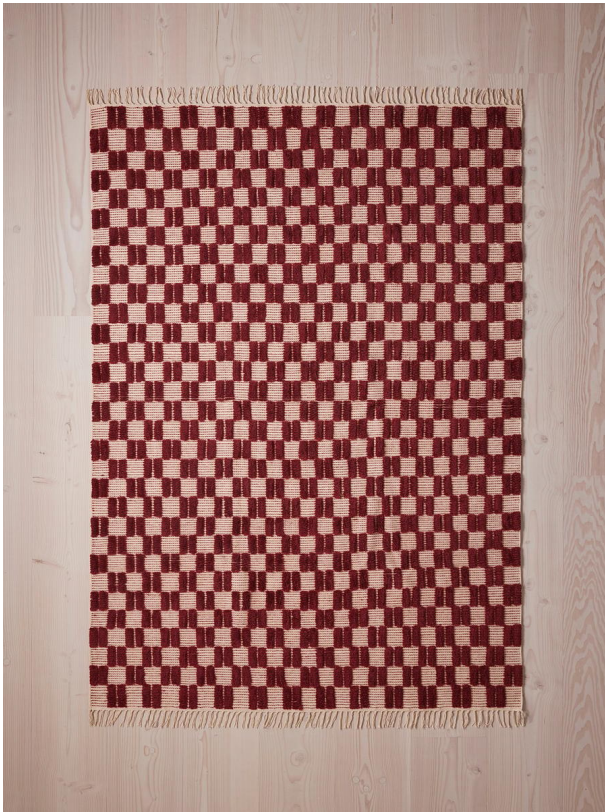

SOHO HOME

Claudius Rug, 170 X 240cm

£1,095 Regular

£931 Membership

Sizes

170 x 240cm, 200 x 300cm, 270 x 360cm, 20 x 30cm (Swatch)

Product details

This statement wool rug is our take on the classic checkerboard pattern in a deep bordeaux colourway. The Claudius rug takes inspiration from similar textiles found in the bedrooms of White City House. Hand-woven in India by a community of artisans, the wool pile offers comfort and longevity underfoot.

Dimensions

Product dimensions: H170 x W240 x D1cm / H8" x W1'0" x D1"

Product weight: 6kg / 13.2lbs

Details

Care instructions: Vacuum regularly on a low setting. Do not use heavy duty vacuums. Blot spills immediately with a soft, dry cloth, spot clean with mild soap if needed; occasional professional cleaning may be required. Do not dry clean. If loose end appears, do not pull; Instead clip with scissors and tie a knot at the loose ends. Avoid direct exposure to sunlight. Rotate rug occasionally to equalize wear, if the rug gets wet, place it on a flat surface to dry. Store your rug by rolling, and wrap with cloth for protection. Rug pad recommended.

Composition: Pile: 100% Wool, Base: 90% Wool, 10% Cotton Overall: 92% Wool, 8% Cotton

Construction: Flatweave with pile