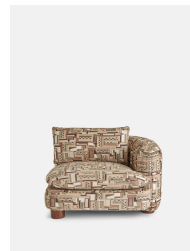

Vivienne Sectional Corner Sofa, Sampford, Us

£10,575 Regular

£8,989 Membership

Product details

The eighth floor at White City House forms the inspiration for the Vivienne modular sofa. Upholstered in woven jacquard, it features pleated stitch detailing, cylindrical legs and a wraparound back. Low lounge sitting makes this piece ideal for cozy evenings. Coordinate and configure with other pieces in the Vivienne collection for the sofa shape of your choice.

- Corner sofa
- Upholstered in woven jacquard
- Pleated stitch detailing
- Cylindrical legs
- Wraparound arms and back
- Inspired by White City House

Dimensions

Product dimensions: H83 x W319 x D105cm / H32.7 x W125.6 x D41.3"

Product weight: 52kg / 114.6lbs

Packaged or boxed dimensions: H65 x W124 x D74cm / H25.6 x W48.8 x D29.1"

Packaged or boxed weight: 65kg / 143.3lbs

Number of boxes: 5

* Box 1 & 2 : H74 x W124 x D110cm / H29.3 x W48.8 x D43.3"

* Box 3 & 4 : H74 x W102 x D110cm / H29.3 x W40.3 x D43.3"

* Box 5 : H76 x W110 x D110cm / H29.8 x W43.3 x D43.3"