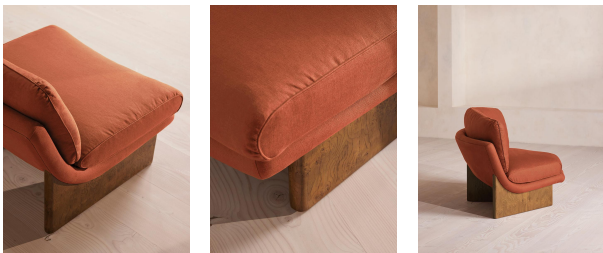

Dimensions

Product dimensions: H79 x W156 x D99cm / H31 x W36 x D39"

Product weight: 36kg / 79.4lbs