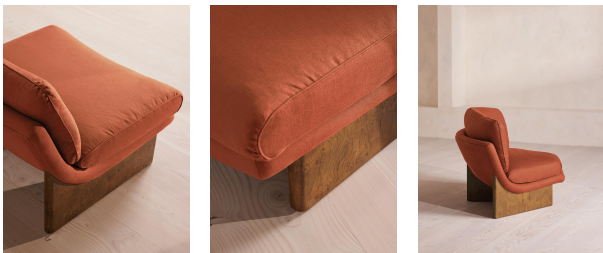

## Dimensions

Product dimensions: H79 x W92 x D97cm / H31 x W36 x D38"

Product weight: 36kg / 79.4lbs