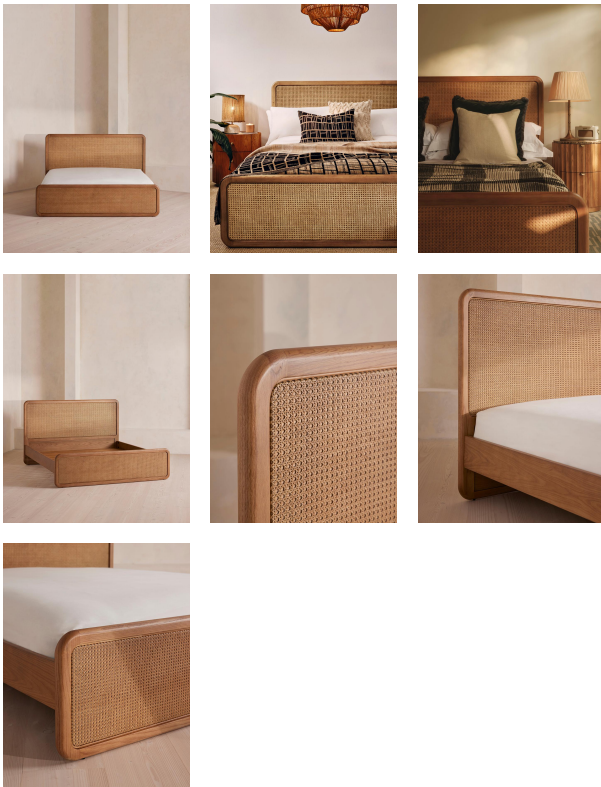

Dimensions

Product dimensions: H120 x W162 x D212cm / H47.2 x W65 x D85.2"

Product weight: 81kg / 178.6lbs

Number of boxes: 3

* Box 1 : H139 x W175 x D16cm / H54.5 x W68.9 x D6.1"

* Box 2 : H63 x W181 x D16cm / H24.6 x W71.3 x D6.1"

* Box 3 : H33 x W224 x D28cm / H12.8 x W88.2 x D11"