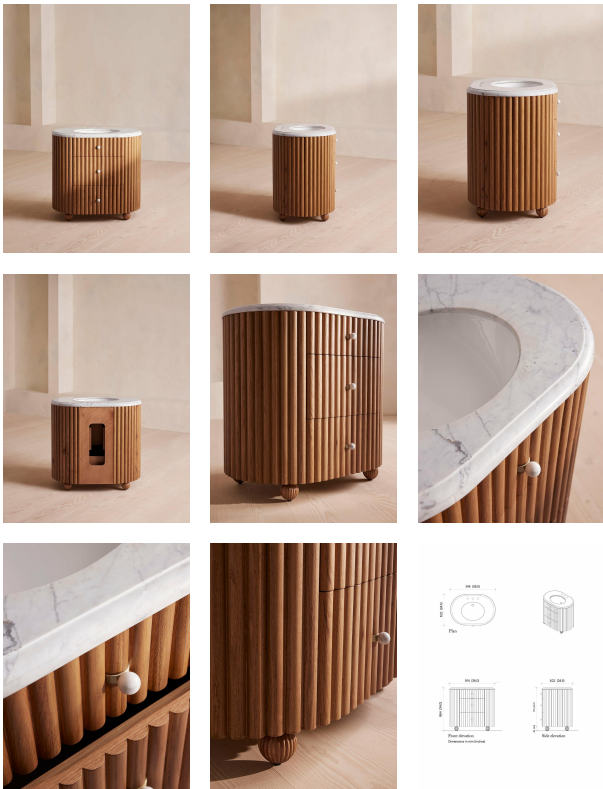

### Product details

Inspired by Holloway House, our Carlisle single vanity unit adds a touch of refined design to your bathroom. The wraparound style features a polished Carrara marble top sourced from Italy, which is characterised by a white base with subtle grey veining, alongside a ceramic sink. Solid oak ribbed panelling and matching Carrara marble handles bring this design together, complete with solid oak carved feet and two drawers for storage.

- Single vanity unit with a ceramic sink
  - Three tap holes
  - Wraparound shape
  - Polished Carrara marble top sourced from Italy
  - Solid oak ribbed panelling
  - Natural oak finish
  - One faux drawer and two storage drawers
  - Carrara marble and antique brass-finish handles
  - Solid oak carved feet
  - Styled with Lefroy Brooks Janey Mac taps in brushed brass and Portland Stone Skinny Metro tiles by Bert & May
  - Inspired by Soho House Holloway
- Please note, our delivery service does not include installation. We advise asking a qualified person to install your vanity unit.

### Dimensions

Product dimensions: H86.4 x W91.4 x D62.2cm / H34 x W36 x D24.5"

Product weight: 104kg / 229.3lbs

Number of boxes: 2

Removable legs: No

Sink dimensions: H19.2 x W54.2 x D44.4cm

Sink included?: Yes

Sink installation: Undermount

Tap hole diameter: 3.5cm

Taps included?: No

Type of tap: Mixer tap