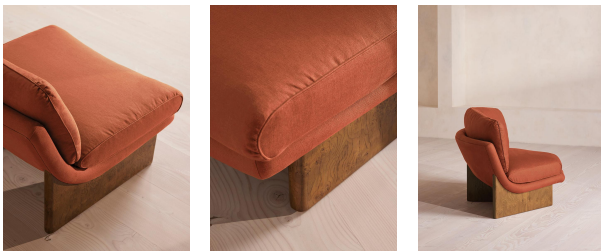

Dimensions

Product dimensions: H79 x W156 x D99cm / H31 x W36 x D39"

Product weight: 36kg / 79.4lbs