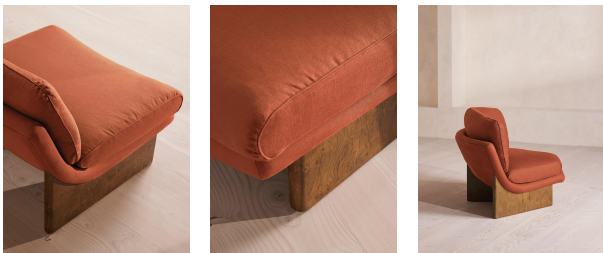

Tellis Chair Module, Linen, Antique Rose

€2,350 Regular

€1,998 Membership

Available in

- | | | | |
|---|---------------------|---|-------------------|
|  | Linen Antique Rose |  | Linen Bisque |
|  | Linen Indigo |  | Linen Mushroom |
|  | Linen Ochre |  | Linen Olive |
|  | Linen Prussian Blue |  | Linen Sage |
|  | Linen Sienna |  | Linen Wheat |
|  | Velvet Antique Rose |  | Velvet Camel |
|  | Velvet Grey Blue |  | Velvet Lichen |
|  | Velvet Mustard |  | Velvet Olive |
|  | Velvet Porcelain |  | Velvet Royal Blue |
|  | Velvet Rust |  | Velvet Taupe |

Dimensions

Product dimensions: H79 x W92 x D97cm / H31 x W36 x D38"

Product weight: 36kg / 79.4lbs

SOHO HOME

Tellis Corner Module, Linen, Antique Rose

€2,600 Regular

€2,210 Membership

Available in