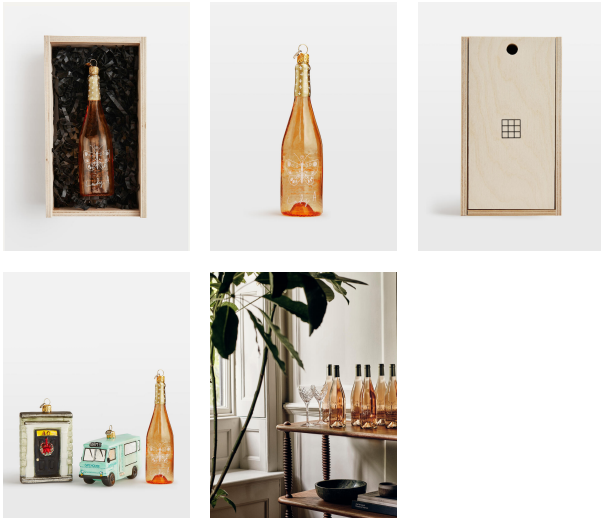

Lady A Novelty Bauble

£60 Regular

£51 Membership

Product details

Add a touch of kitsch style to your place setting with our new Lady A bauble. Inspired by iconic Soho House novelties, including Greek Street and Soho Farmhouse milk floats, the ornament is crafted from hand-painted glass and cleverly formed into our signature Lady A rosé. Gift it to a rosé lover, or keep it for yourself and pair with other Soho House memorabilia to bring festive fun to your decor.

- Lady A rosé novelty decoration
- Hand-painted glass
- Other novelty ornaments available
- Ribbon not included
- Presented in a keepsake plywood box
- Gold-tone tag with Soho House branding
- Inspired by Soho House novelties

Dimensions

Product dimensions: H13 x W3.7 x D3.7cm / H5.1 x W1.5 x D3.7"

Product weight: 0.03kg / 0.1lbs

Packaged or boxed dimensions: H35 x W36 x D53cm / H13.8 x W14.2 x D20.9"

Packaged or boxed weight: 20kg / 44.1lbs