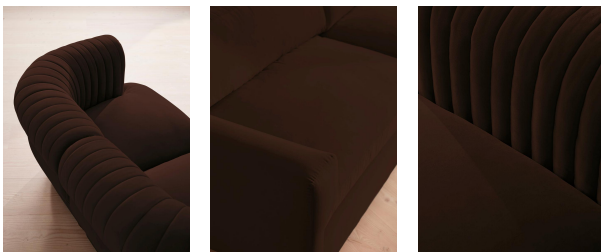

### Sizes

Three Seater, Four Seater, Four Seater Sofa, Three Seater Sofa

### Product details

A four-seater style designed with deep, wide seats and velvet, feather-wrapped cushions built for comfort.

With a silhouette that sits close to the floor and deep seats fitted with feather-wrapped cushions, the Mossley sofa is designed for comfort. Its laid-back aesthetic, inspired by the mood of Soho House Rome, is elevated by rich velvet upholstery that comes in our full made-to-order palette.

## Details

Arm height: 59cm

Assembly required: No

Care instructions: Professional Upholstery  
Cleaning only

Composition: 100% Linen

Fabric: 100% Linen

Feet: Oak

Filling: Feather and foam

Frame: Birch and beech

Removable cushions: Yes

Removable legs: No

Seat depth: 63cm

Seat height: 47cm

Seat width: 224cm