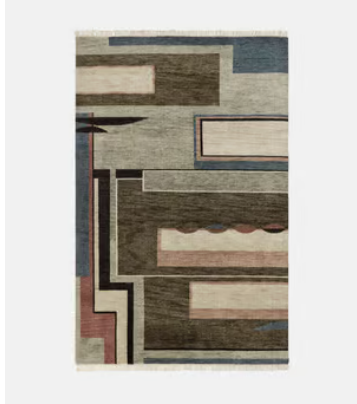

SOHO HOME

Braunton Rug, 20 x 30cm (Swatch)

\$20 Regular price

\$17 Member price

Displaying warm, earthy tones in a geometric design, our Braunton rug is inspired by the rugs seen at Soho House Amsterdam. Designed in-house, it's then brought to life by skilled artisans in India using a traditional hand-knotting technique. Taking up to six months to craft makes this particular style a versatile and hardwearing investment piece for your home.

Available in 1 sizes

7.8 x 11.8" (Swatch) (H20 x W30 x D2cm / H7" x W11" x D0.8")

Dimensions

Dimensions: H20 x W30 x D2cm / H7" x W11" x D0.8"

Weight: 1kg / 2.2lbs

Packaged weight: 1kg / 2.2lbs

Details

Composition: 100% Wool

Handmade: Yes

Pile: Wool

Rug style: Abstract

Technique: Hand Knotted

Care instructions: Spot Clean Only