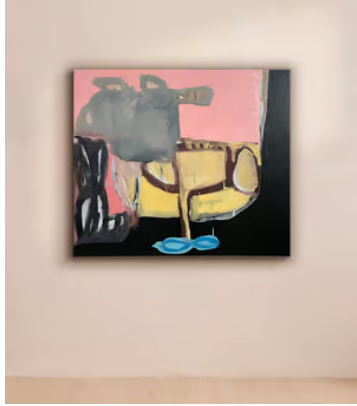

SOHO HOME

'Bovine' by Henry Ward

\$7,500 Regular price

\$6,375 Member price

An original abstract artwork created using oil paints on canvas.

About the artist

Although he also makes small sculptures and drawings, London-based Henry Ward works primarily as a painter. He creates all of his artworks either at his kitchen table, in his shed or at the studio as a way of opening up a constant dialogue between the way we work, and where.

Dimensions

Dimensions: H100 x W115 x D3cm / H39.4 x W45.3 x D1.2"

Weight: 20kg / 44.1lbs