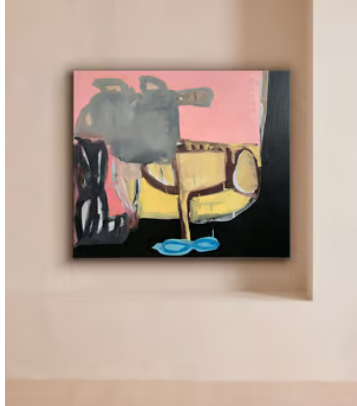

SOHO HOME

'Bovine' by Henry Ward

\$7,500 Regular price

\$6,375 Member price

An original abstract artwork created using oil paints on canvas.

About the artist

Although he also makes small sculptures and drawings, London-based Henry Ward works primarily as a painter. He creates all of his artworks either at his kitchen table, in his shed or at the studio as a way of opening up a constant dialogue between the way we work, and where.

Dimensions

Dimensions: H100 x W115 x D3cm / H39.4 x W45.3 x D1.2"

Weight: 20kg / 44.1lbs