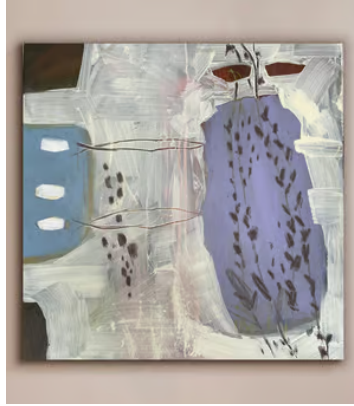

SOHO HOME

'Gathering Heather (large)' by Laura Cramer

\$2,813 Regular price

\$2,391 Member price

Working in her signature layers, the artist uses four colours in a random order to slowly build depth of texture in this original acrylic painting, inspired by a patch of heather in her own garden.

About the artist

The memories of tall grasses, bracken and birdsong from a childhood on the Irish coast leads Laura Cramer to seek out English vineyards and woodland walks from her current home in Bristol. With an aim to "paint freely", she works in layers with a "childlike spontaneity".