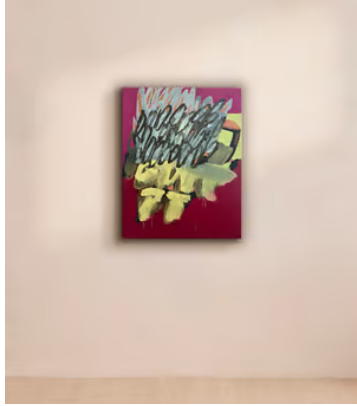

SOHO HOME

'Hedge' by Henry Ward

\$4,375 Regular price

\$3,719 Member price

An original abstract oil painting on canvas.

About the artist

Although he also makes small sculptures and drawings, London-based Henry Ward works primarily as a painter. He creates all of his artworks either at his kitchen table, in his shed or at the studio as a way of opening up a constant dialogue between the way we work, and where.