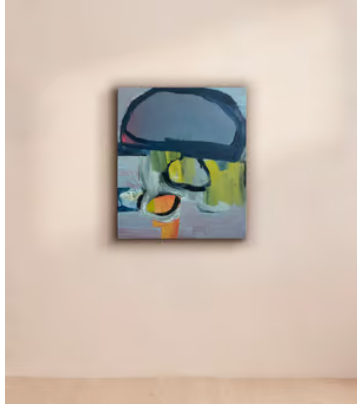

SOHO HOME

'Mirror' by Henry Ward

\$3,500 Regular price

\$2,975 Member price

An original abstract oil painting on canvas.

About the artist

Although he also makes small sculptures and drawings, London-based Henry Ward works primarily as a painter. He creates all of his artworks either at his kitchen table, in his shed or at the studio as a way of opening up a constant dialogue between the way we work, and where.

Dimensions

Dimensions: H65 x W55 x D2cm / H25.6 x W21.7 x D0.8"

Weight: 6kg / 13.2lbs