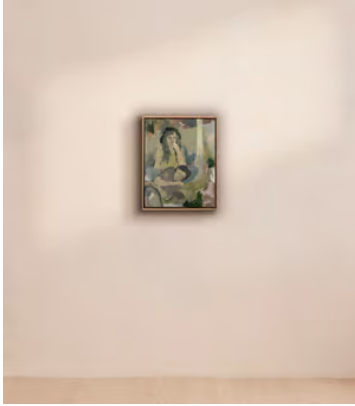

SOHO HOME

'Under the Canopy' by Emily Kirby

\$813 Regular price

\$691 Member price

Part of an ongoing series of works looking at the intimacy shared between women, this original portrait is created using acrylics on canvas.

About the artist

Emily Kirby often uses combinations of layered block colours to form semi-abstract figures that are based on a combination of both real and imagined experiences. Having lived in several different countries, the artist draws out a distinct sense of the environments where her subjects dwell.

Dimensions

Dimensions: H30 x W24 x D3cm / H11.8 x W9.4 x D1.2"

Weight: 2kg / 4.4lbs