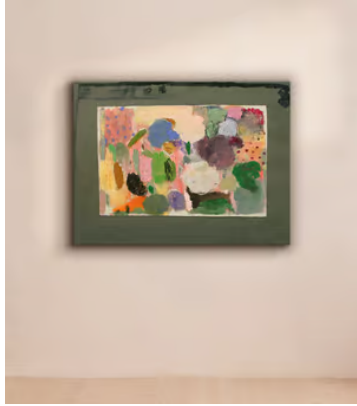

SOHO HOME

'Pete's garden' by Andrew Crane

\$1,188 Regular price

\$1,010 Member price

Created using oil on canvas, this original abstract painting is designed to look like a work of collage.

About the artist

Based in Northumberland, Andrew Crane is an abstract painter who uses letters, numbers and shapes to create a 'unique visual language'. His bold experimentation with materials often includes the use of items he picks up in hardware shops, like cement or plaster.