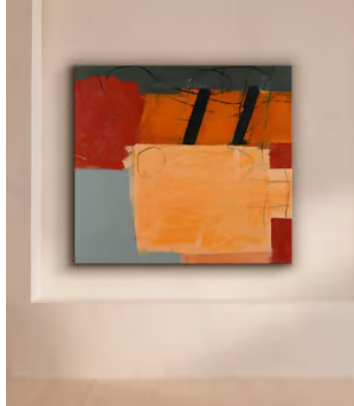

## 'Drum 1, Water Zones Series' by Day Bowman

\$5,000 Regular price

\$4,250 Member price

From Berwick-upon-Tweed to Penzance, this original landscape references the 'water zones' seen throughout the ages, whether by sailors and stowaways or from the windows of passing cars and trains.

### About the artist

Day Bowman often takes inspiration from the coastal landscape of a childhood spent growing up in a "holiday destination seaside town". The recipient of multiple awards, her artworks are a mix of abstract and figurative paintings that experiment with different mediums.