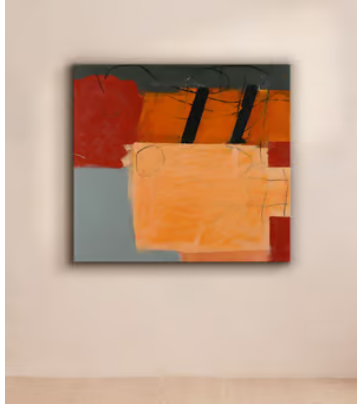

## 'Drum 1, Water Zones Series' by Day Bowman

\$5,000 Regular price

\$4,250 Member price

From Berwick-upon-Tweed to Penzance, this original landscape references the 'water zones' seen throughout the ages, whether by sailors and stowaways or from the windows of passing cars and trains.

### About the artist

Day Bowman often takes inspiration from the coastal landscape of a childhood spent growing up in a "holiday destination seaside town". The recipient of multiple awards, her artworks are a mix of abstract and figurative paintings that experiment with different mediums.