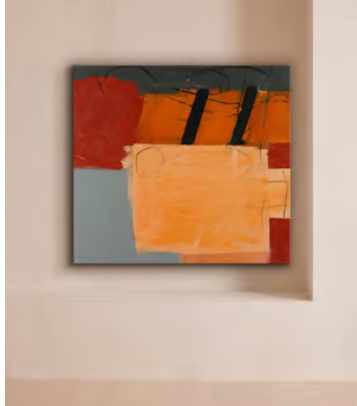

## 'Drum 1, Water Zones Series' by Day Bowman

\$5,000 Regular price

\$4,250 Member price

From Berwick-upon-Tweed to Penzance, this original landscape references the 'water zones' seen throughout the ages, whether by sailors and stowaways or from the windows of passing cars and trains.

### About the artist

Day Bowman often takes inspiration from the coastal landscape of a childhood spent growing up in a "holiday destination seaside town". The recipient of multiple awards, her artworks are a mix of abstract and figurative paintings that experiment with different mediums.