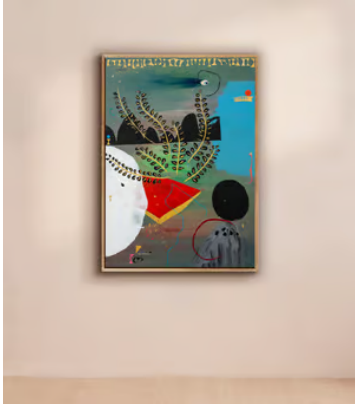

SOHO HOME

'Mesa con dislexia social #2' by Lobo Velar de Irigoyen

\$2,426 Regular price

\$2,062 Member price

An original mixed-media painting showing a table and plant in an abstract landscape.

About the artist

An established artist that began his career in the late 1990s, Lobo Velar de Irigoyen creates using a mix of abstract collage, painting and his own photography. The Buenos Aires-born artist aims to "explore the intimacy of everyday life in a state of constant discomfort" through his work.

Dimensions

Dimensions: H93 x W65 x D3cm / H36.6 x W25.6 x D1.2"

Weight: 11kg / 24.3lbs