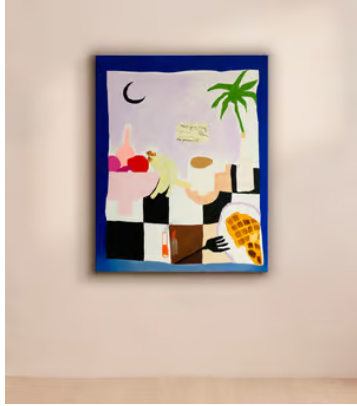

SOHO HOME

'A feast for the eyes' by Leila Lallali

\$3,010 Regular price

\$2,559 Member price

An example of the inspiration the artist takes from the everyday, this figurative artwork is created using acrylics on canvas.

About the artist

Originally from Luxembourg and now based in Berlin, Leila Lallali is a self-taught artist whose works switch between figurative and abstract. Always playful in nature and rich in colour, her paintings aim to bring 'a little smirk' to the viewer's face by putting a humorous twist on everyday things.

Dimensions

Dimensions: H100 x W80 x D4cm / H39.4 x W31.5 x D1.6"

Weight: 16kg / 35.3lbs