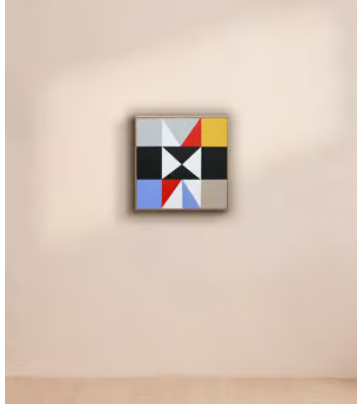

SOHO HOME

'Parcheesi (Yellow)' by David Webb

\$2,063 Regular price

\$1,754 Member price

An original abstract oil painting that uses varying layers of paint to create various finishes across the surface, from high sheen to matte.

About the artist

Studying in Hastings, Aberystwyth and Canterbury before graduating from Cyprus College of Art in the early 2000s, David Webb has been granted residencies in London, Florence and Brooklyn. He works primarily with abstract, geometric forms in his paintings.