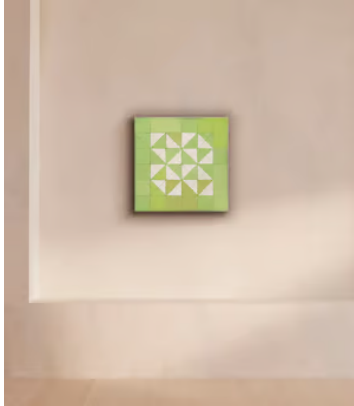

SOHO HOME

'Liberá' by Ruth Philo

\$1,000 Regular price

\$850 Member price

The geometric lines seen in this original abstract painting take inspiration from the traditional tiles, or 'azulejos', seen in Portugal.

About the artist

Ruth Philo's paintings explore abstractation through colour, light and surface, often drawing inspiration from the artist's everyday life. She mixes materials from pigments to things picked up on her travels on a variety of surfaces such as canvas, linen and wooden panels.

Dimensions

Dimensions: H30 x W30 x D2cm / H11.8 x W11.8 x D0.8"

Weight: 2kg / 4.4lbs