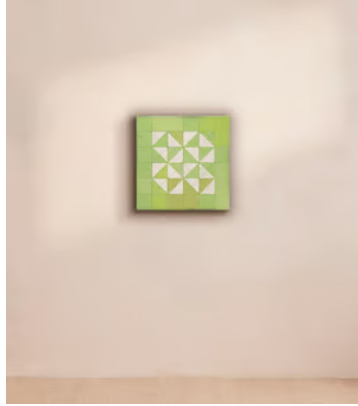

SOHO HOME

'Liberá' by Ruth Philo

\$1,000 Regular price

\$850 Member price

The geometric lines seen in this original abstract painting take inspiration from the traditional tiles, or 'azulejos', seen in Portugal.

About the artist

Ruth Philo's paintings explore abstractation through colour, light and surface, often drawing inspiration from the artist's everyday life. She mixes materials from pigments to things picked up on her travels on a variety of surfaces such as canvas, linen and wooden panels.