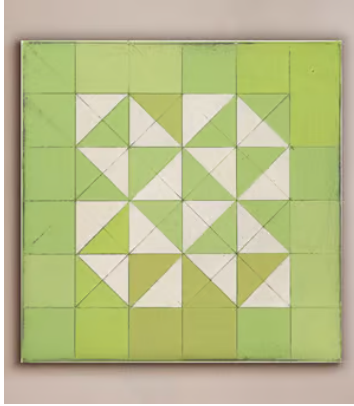

SOHO HOME

'Liberá' by Ruth Philo

\$1,000 Regular price

\$850 Member price

The geometric lines seen in this original abstract painting take inspiration from the traditional tiles, or 'azulejos', seen in Portugal.

About the artist

Ruth Philo's paintings explore abstractation through colour, light and surface, often drawing inspiration from the artist's everyday life. She mixes materials from pigments to things picked up on her travels on a variety of surfaces such as canvas, linen and wooden panels.

Dimensions

Dimensions: H30 x W30 x D2cm / H11.8 x W11.8 x D0.8"

Weight: 2kg / 4.4lbs