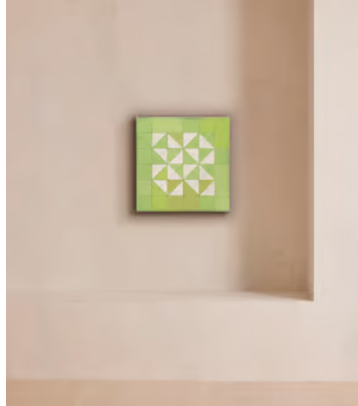

SOHO HOME

'Liberá' by Ruth Philo

\$1,000 Regular price

\$850 Member price

The geometric lines seen in this original abstract painting take inspiration from the traditional tiles, or 'azulejos', seen in Portugal.

About the artist

Ruth Philo's paintings explore abstractation through colour, light and surface, often drawing inspiration from the artist's everyday life. She mixes materials from pigments to things picked up on her travels on a variety of surfaces such as canvas, linen and wooden panels.

Dimensions

Dimensions: H30 x W30 x D2cm / H11.8 x W11.8 x D0.8"

Weight: 2kg / 4.4lbs