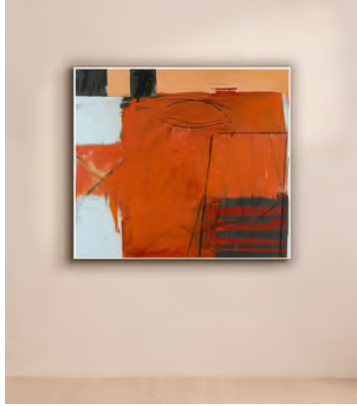

## 'Drum 4, Water Zones Series' by Day Bowman

**\$5,000** Regular price

**\$4,250** Member price

Part of a series of original mixed-media works that explore the shorelines, from Berwick-upon-Tweed to Penzance, seen from car and train windows or by stowaways, sailors and immigrants through the ages.

### About the artist

Day Bowman often takes inspiration from the coastal landscape of a childhood spent growing up in a "holiday destination seaside town". The recipient of multiple awards, her artworks are a mix of abstract and figurative paintings that experiment with different mediums.