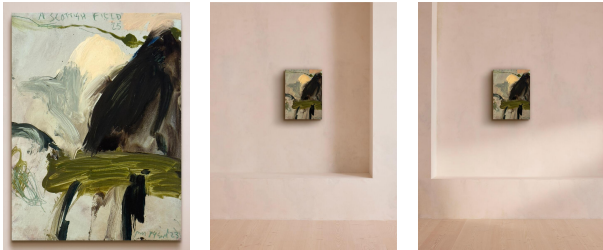

SOHO HOME

'a Scottish Field 25' By Philip Maltman

£750 Regular

£638 Membership

Product details

Part of a series of original landscapes that take inspiration from 19th-century paintings of Scotland, and the artist's own memories of the landscapes of his childhood.

About the artist

Philip Maltman is an abstract artist shortlisted for the John Moores painting prize. Born in Ayrshire, a historic country on the coast of Scotland, he is known for exploring the littoral zone through his work - the area of shoreline where the sea meets the land.