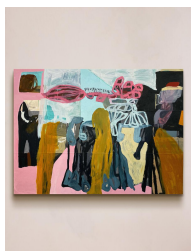

SOHO HOME

'puppet' By Henry Ward

£9,500

Regular

£8,075

Membership

Product details

Created using oil and acrylic paints on paper, before being laid onto canvas.

About the artist

Although he also makes small sculptures and drawings, London-based Henry Ward works primarily as a painter. He creates all of his artworks either at his kitchen table, in his shed or at the studio as a way of opening up a constant dialogue between the way we work, and where.