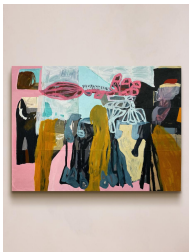

SOHO HOME

'puppet' By Henry Ward

\$12,350 Regular

\$10,498 Membership

Product details

Created using oil and acrylic paints on paper, before being laid onto canvas.

About the artist

Although he also makes small sculptures and drawings, London-based Henry Ward works primarily as a painter. He creates all of his artworks either at his kitchen table, in his shed or at the studio as a way of opening up a constant dialogue between the way we work, and where.

Dimensions

Product dimensions: H150 x W200cm / H59 x W79"

Product weight: 10kg / 22lbs

Details

Frame included: No