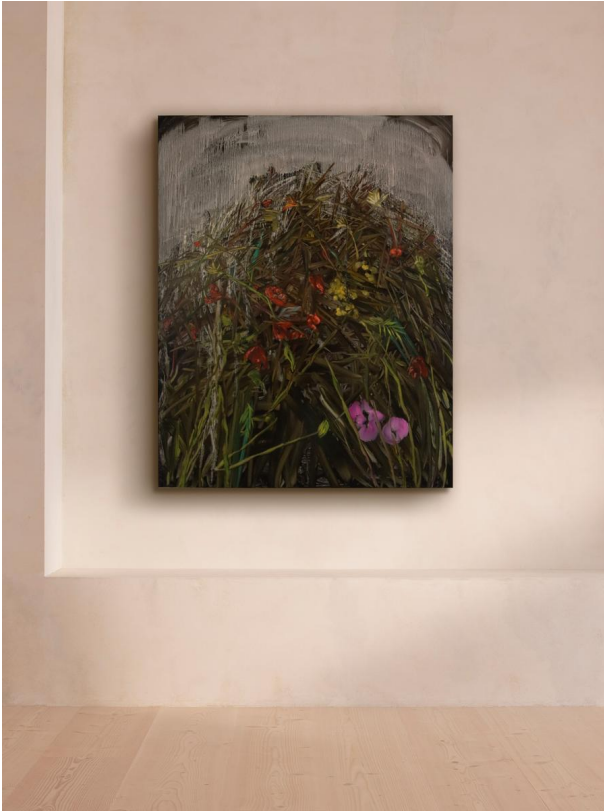

SOHO HOME

'buried' By Barbara Howey

\$3,900 Regular

\$3,315 Membership

Product details

Expressionistic lines are created using the artist's preferred "wet on wet" technique, which means paint is applied to a still-wet surface.

About the artist

Barbara Howey is a modern, expressionistic painter whose artworks are inspired by both the animal and plant world. Often painted in just one sitting, the artist's works are frequently characterised by stains and drips.

Dimensions

Product dimensions: H100 x W81 x D5cm / H39 x W32 x D2"

Product weight: 5kg / 11lbs

Details

Frame included: No