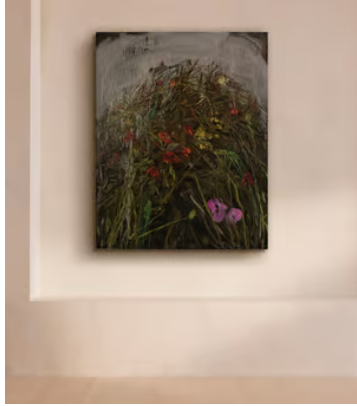

SOHO HOME

'Buried' by Barbara Howey

\$3,900 Regular price

\$3,315 Member price

Expressionistic lines are created using the artist's preferred "wet on wet" technique, which means paint is applied to a still-wet surface.

About the artist

Barbara Howey is a modern, expressionistic painter whose artworks are inspired by both the animal and plant world. Often painted in just one sitting, the artist's works are frequently characterised by stains and drips.