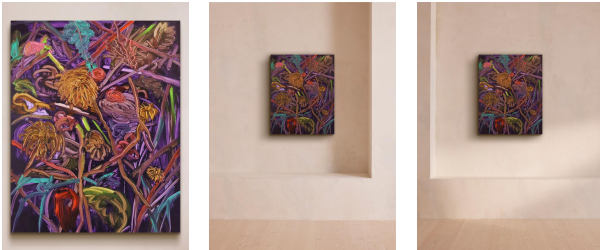

SOHO HOME

'florist's Floor Chrysanthemums' By Barbara Howey

£1,200 Regular

£1,020 Membership

Product details

Vivid colours and gestural lines combine to create a semi-abstract interpretation of florals.

About the artist

Barbara Howey is a modern, expressionistic painter whose artworks are inspired by both the animal and plant world. Often painted in just one sitting, the artist's works are frequently characterised by stains and drips.

Dimensions

Product dimensions: H51 x W41 x D2cm / H20 x W16 x D1"

Product weight: 1kg / 2.2lbs

Details

Frame included: No