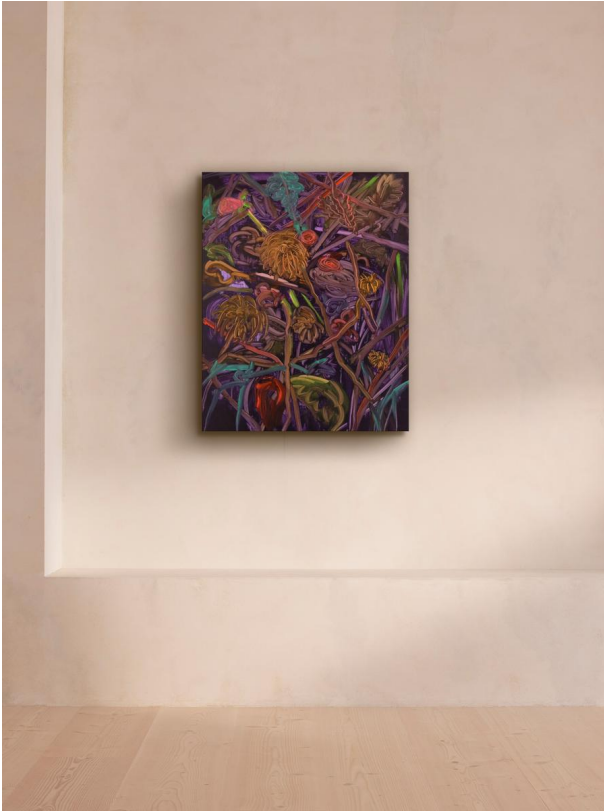

## 'florist's Floor Chrysanthemums' By Barbara Howey

\$1,560 Regular

\$1,326 Membership

### Product details

Vivid colours and gestural lines combine to create a semi-abstract interpretation of florals.

#### About the artist

Barbara Howey is a modern, expressionistic painter whose artworks are inspired by both the animal and plant world. Often painted in just one sitting, the artist's works are frequently characterised by stains and drips.