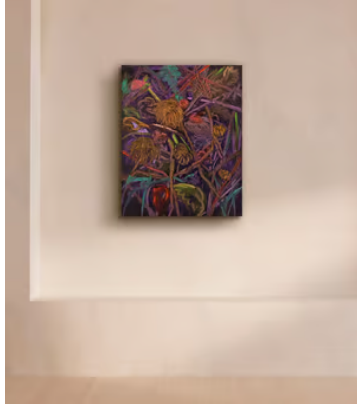

## 'Florist's Floor Chrysanthemums' by Barbara Howey

\$1,560 Regular price

\$1,326 Member price

Vivid colours and gestural lines combine to create a semi-abstract interpretation of florals.

### About the artist

Barbara Howey is a modern, expressionistic painter whose artworks are inspired by both the animal and plant world. Often painted in just one sitting, the artist's works are frequently characterised by stains and drips.