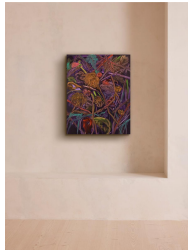

## 'florist's Floor Chrysanthemums' By Barbara Howey

\$1,560 Regular

\$1,326 Membership

### Product details

Vivid colours and gestural lines combine to create a semi-abstract interpretation of florals.

#### About the artist

Barbara Howey is a modern, expressionistic painter whose artworks are inspired by both the animal and plant world. Often painted in just one sitting, the artist's works are frequently characterised by stains and drips.