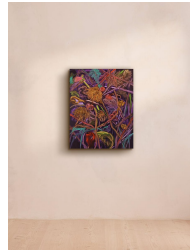

## 'florist's Floor Chrysanthemums' By Barbara Howey

\$1,560 Regular

\$1,326 Membership

### Product details

Vivid colours and gestural lines combine to create a semi-abstract interpretation of florals.

#### About the artist

Barbara Howey is a modern, expressionistic painter whose artworks are inspired by both the animal and plant world. Often painted in just one sitting, the artist's works are frequently characterised by stains and drips.