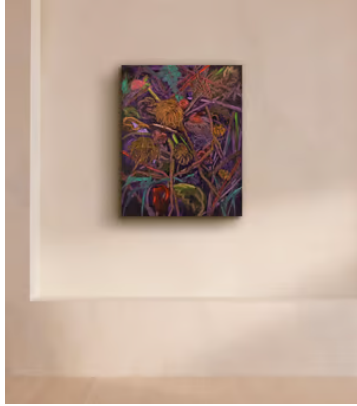

SOHO HOME

'Florist's Floor Chrysanthemums' by Barbara Howey

\$1,560 Regular price

\$1,326 Member price

Vivid colours and gestural lines combine to create a semi-abstract interpretation of florals.

About the artist

Barbara Howey is a modern, expressionistic painter whose artworks are inspired by both the animal and plant world. Often painted in just one sitting, the artist's works are frequently characterised by stains and drips.

Dimensions

Dimensions: H51 x W41 x D2cm / H20 x W16 x D1"

Weight: 1kg / 2.2lbs

Details

Frame included: No