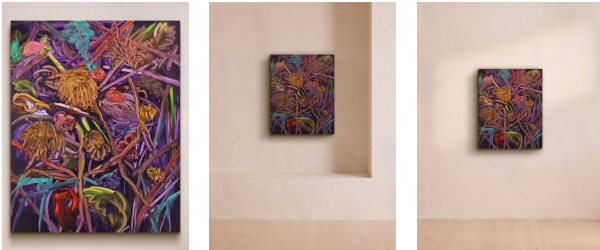

SOHO HOME

'florist's Floor Chrysanthemums' By Barbara Howey

\$1,560 Regular

\$1,326 Membership

Product details

Vivid colours and gestural lines combine to create a semi-abstract interpretation of florals.

About the artist

Barbara Howey is a modern, expressionistic painter whose artworks are inspired by both the animal and plant world. Often painted in just one sitting, the artist's works are frequently characterised by stains and drips.

Dimensions

Product dimensions: H51 x W41 x D2cm / H20 x W16 x D1"

Product weight: 1kg / 2.2lbs

Details

Frame included: No