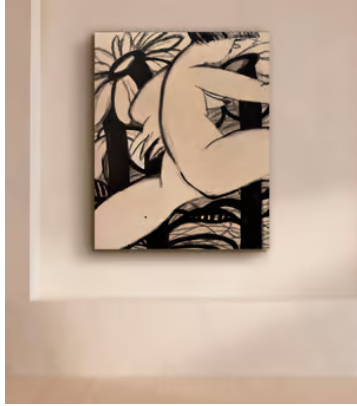

SOHO HOME

'Run' by Yana Medow

\$1,946 Regular price

\$1,654 Member price

Part of a series of stylised, semi-abstract line drawings that use acrylic paint and charcoal to depict the image of a girl in a garden.

About the artist

Yana Medow is a contemporary artist based in Madrid. Originally from St Petersburg, she graduated from Academy of Applied Arts as a painting restorer, before working as both an illustrator and graphic designer. Her abstract works have been exhibited around the world.

Dimensions

Dimensions: H92 x W73 x D2cm / H36 x W29 x D1"

Weight: 2kg / 4.4lbs

Details

Frame included: No