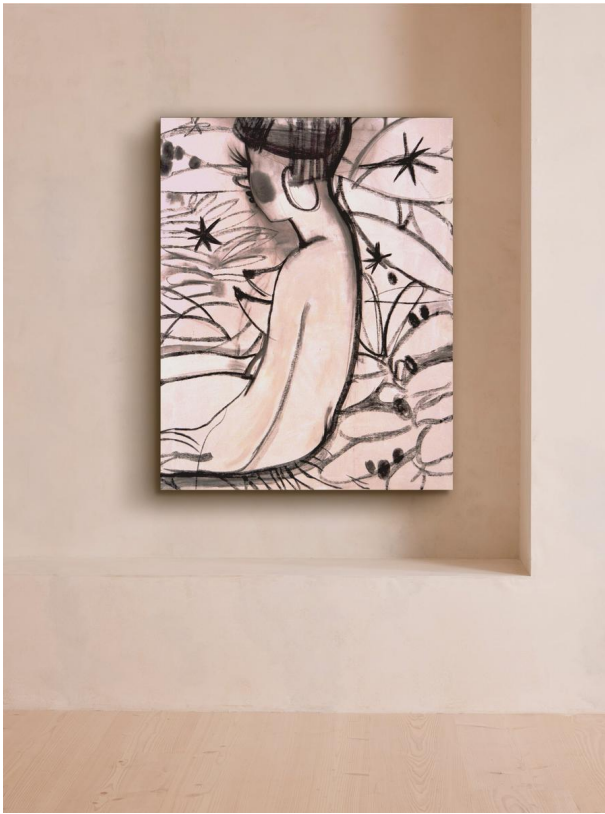

SOHO HOME

'kiki' By Yana Medow

\$2,058 Regular

\$1,749 Membership

Product details

A minimalist, semi-abstract depiction of a girl in a garden, created using a mix of acrylic and charcoal on canvas.

About the artist

Yana Medow is a contemporary artist based in Madrid. Originally from St Petersburg, she graduated from Academy of Applied Arts as a painting restorer, before working as both an illustrator and graphic designer. Her abstract works have been exhibited around the world.

Dimensions

Product dimensions: H100 x W81 x D2cm / H39 x W32 x D1"

Product weight: 3kg / 6.6lbs

Details

Frame included: No