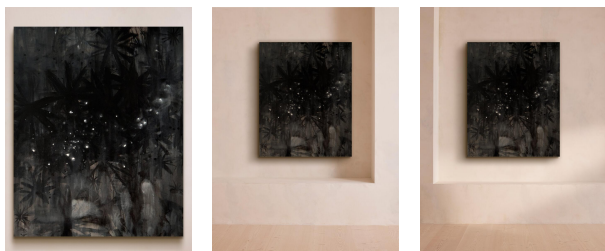

SOHO HOME

'black Shine' By Yana Medow

£1,583 Regular

£1,346 Membership

Product details

A monochromatic, contemporary interpretation of "midnight on a calm beach" created using acrylic techniques.

About the artist

Yana Medow is a contemporary artist based in Madrid. Originally from St Petersburg, she graduated from Academy of Applied Arts as a painting restorer, before working as both an illustrator and graphic designer. Her abstract works have been exhibited around the world.