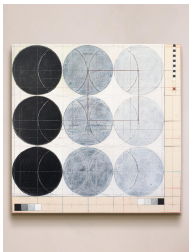

Dimensions

Product dimensions: H116 x W81 x D1cm / H46 x W32 x D0.4"

Product weight: 3kg / 6.6lbs

Details

Frame included: No