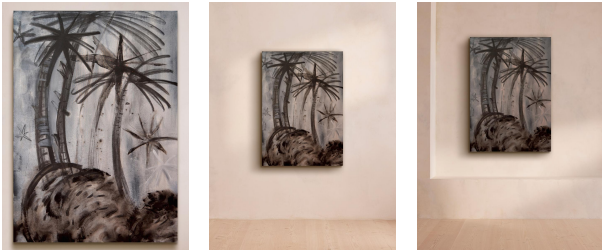

SOHO HOME

'midnight Palms' By Yana Medow

\$2,224 Regular

\$1,890 Membership

Product details

Mixed media in a limited colour palette creates the silhouette of palm trees swaying against the shimmer of stars in a black sky.

About the artist

Yana Medow is a contemporary artist based in Madrid. Originally from St Petersburg, she graduated from Academy of Applied Arts as a painting restorer, before working as both an illustrator and graphic designer. Her abstract works have been exhibited around the world.