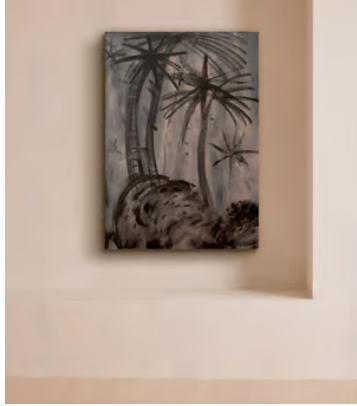

SOHO HOME

'Midnight Palms' by Yana Medow

\$2,224 Regular price

\$1,890 Member price

Mixed media in a limited colour palette creates the silhouette of palm trees swaying against the shimmer of stars in a black sky.

About the artist

Yana Medow is a contemporary artist based in Madrid. Originally from St Petersburg, she graduated from Academy of Applied Arts as a painting restorer, before working as both an illustrator and graphic designer. Her abstract works have been exhibited around the world.