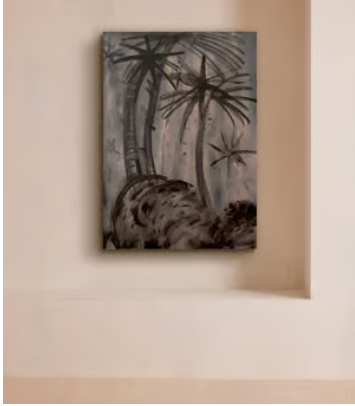

## 'Midnight Palms' by Yana Medow

**\$2,224** Regular price

**\$1,890** Member price

Mixed media in a limited colour palette creates the silhouette of palm trees swaying against the shimmer of stars in a black sky.

### About the artist

Yana Medow is a contemporary artist based in Madrid. Originally from St Petersburg, she graduated from Academy of Applied Arts as a painting restorer, before working as both an illustrator and graphic designer. Her abstract works have been exhibited around the world.