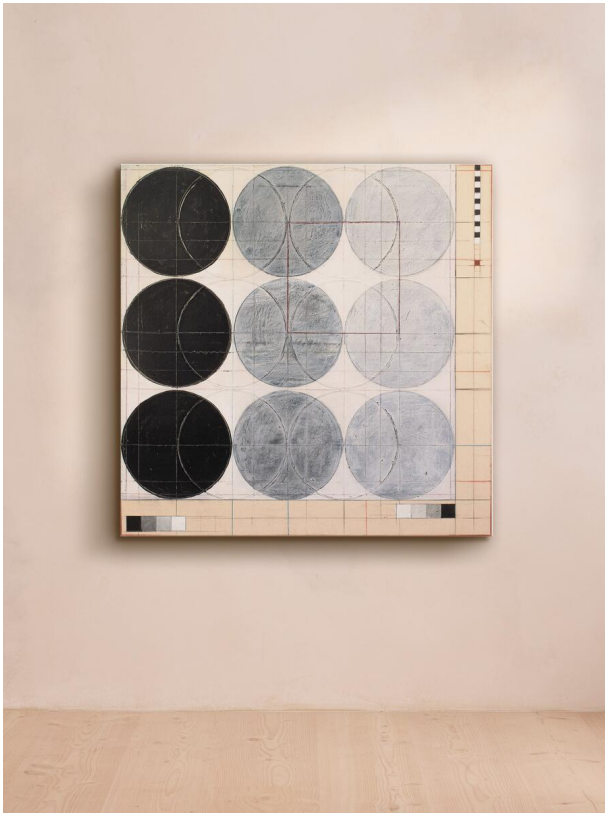

SOHO HOME

'midnight Palms' By Yana Medow

£1,711 Regular

£1,454 Membership

Product details

Mixed media in a limited colour palette creates the silhouette of palm trees swaying against the shimmer of stars in a black sky.

About the artist

Yana Medow is a contemporary artist based in Madrid. Originally from St Petersburg, she graduated from Academy of Applied Arts as a painting restorer, before working as both an illustrator and graphic designer. Her abstract works have been exhibited around the world.

Dimensions

Product dimensions: H116 x W81 x D1cm / H46 x W32 x D0.4"

Product weight: 3kg / 6.6lbs

Details

Frame included: No