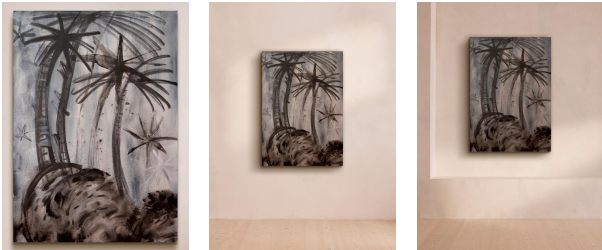

## 'midnight Palms' By Yana Medow

\$2,224 Regular

\$1,890 Membership

### Product details

Mixed media in a limited colour palette creates the silhouette of palm trees swaying against the shimmer of stars in a black sky.

### About the artist

Yana Medow is a contemporary artist based in Madrid. Originally from St Petersburg, she graduated from Academy of Applied Arts as a painting restorer, before working as both an illustrator and graphic designer. Her abstract works have been exhibited around the world.