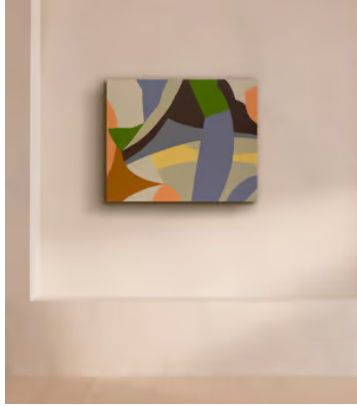

## 'Be inside' by Kotaro Machiyama

\$1,758 Regular price

\$1,494 Member price

An original abstract work created in the artist's Tokyo studio using acrylics on canvas.

### About the artist

Japanese artist Kotaro Machiyama creates colourful, almost cartoon-like abstracts that often start out on Photoshop before being reworked with acrylics and other mediums. His distinctive paintings are designed to take the onlooker out of the present and into another realm.