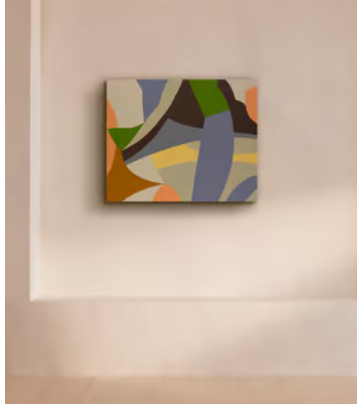

SOHO HOME

'Be inside' by Kotaro Machiyama

\$1,758 Regular price

\$1,494 Member price

An original abstract work created in the artist's Tokyo studio using acrylics on canvas.

About the artist

Japanese artist Kotaro Machiyama creates colourful, almost cartoon-like abstracts that often start out on Photoshop before being reworked with acrylics and other mediums. His distinctive paintings are designed to take the onlooker out of the present and into another realm.

Dimensions

Dimensions: H53 x W65 x D2cm / H21 x W26 x D1"

Weight: 1kg / 2.2lbs

Details

Frame included: No