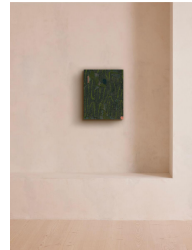

SOHO HOME

'late Night Tales' By Jack Paffett

£950 Regular

£808 Membership

Product details

Remnants of the previous layers of oil paint can be seen beneath the surface of this abstract artwork.

About the artist

Bristol-based Jack Paffett often uses his surroundings as a starting point for his artworks, before allowing them to become mutated by spontaneous impulses on the canvas. Over-painted, erased and then reworked, his abstract pieces always show remnants of the layers that came before.