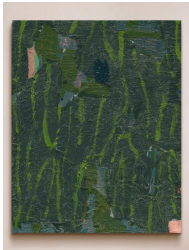

SOHO HOME

'late Night Tales' By Jack Paffett

£950 Regular

£808 Membership

Product details

Remnants of the previous layers of oil paint can be seen beneath the surface of this abstract artwork.

About the artist

Bristol-based Jack Paffett often uses his surroundings as a starting point for his artworks, before allowing them to become mutated by spontaneous impulses on the canvas. Over-painted, erased and then reworked, his abstract pieces always show remnants of the layers that came before.