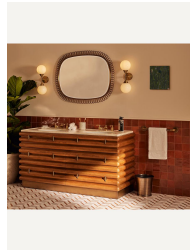

SOHO HOME

'late Night Tales' By Jack Paffett

£950 Regular

£808 Membership

Product details

Remnants of the previous layers of oil paint can be seen beneath the surface of this abstract artwork.

About the artist

Dimensions

Product dimensions: H25 x W20cm / H10 x W8"

Product weight: 3kg / 6.6lbs

Details

Frame included: No