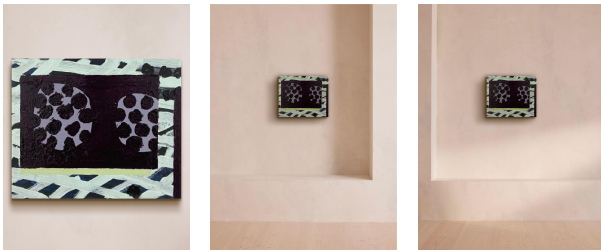

SOHO HOME

'untitled (fig.14)' By Jack Paffett

\$1,365 Regular

\$1,160 Membership

Product details

Abstract, graphic shapes are created from oil paint on canvas.

About the artist

Bristol-based Jack Paffett often uses his surroundings as a starting point for his artworks, before allowing them to become mutated by spontaneous impulses on the canvas. Over-painted, erased and then reworked, his abstract pieces always show remnants of the layers that came before.

Dimensions

Product dimensions: H25 x W31cm / H10 x W12"

Product weight: 3kg / 6.6lbs

Details

Frame included: No