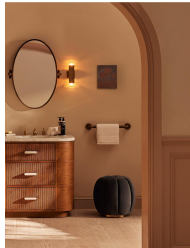

SOHO HOME

(sold)'vesper (red)' By Sue Kennington

\$1,080 Regular

\$918 Membership

Product details

Part of a series of works created since 2020, capturing the echo of the forest surrounding her Italian studio by using highly specific colour combinations.

About the artist

A "celebratory exploration of colour," Sue Kennington's abstract artworks are each characterised by expressive, gestural brushstrokes that create a sense of movement. Originally from London, the artist now works between Rome and the Italian wilderness.