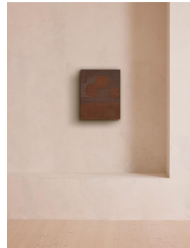

SOHO HOME

(sold)'vesper (red)' By Sue Kennington

\$1,080 Regular

\$918 Membership

Product details

Part of a series of works created since 2020, capturing the echo of the forest surrounding her Italian studio by using highly specific colour combinations.

About the artist

A "celebratory exploration of colour," Sue Kennington's abstract artworks are each characterised by expressive, gestural brushstrokes that create a sense of movement. Originally from London, the artist now works between Rome and the Italian wilderness.