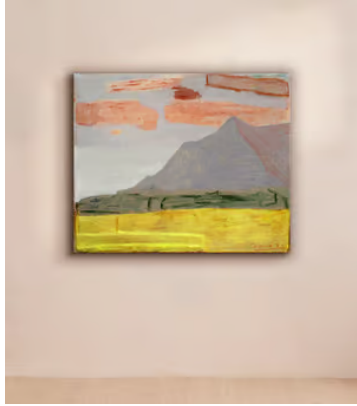

SOHO HOME

'Basecamp' by Andrew Crane

\$3,250 Regular price

\$2,763 Member price

Created using oil on canvas, this original landscape painting shows a mountain sitting on primrose yellow fields.

About the artist

Based in Northumberland, Andrew Crane is an abstract painter who uses letters, numbers and shapes to create a 'unique visual language'. His bold experimentation with materials often includes the use of items he picks up in hardware shops, like cement or plaster.