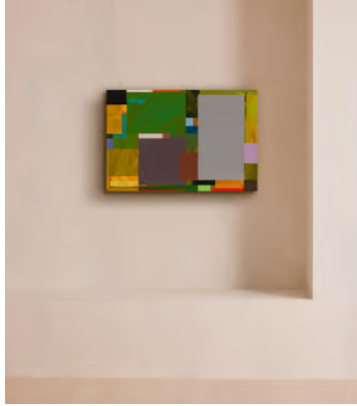

SOHO HOME

'Romcom' by Johanna Melvin

\$3,640 Regular price

\$3,094 Member price

An abstract geometric and expressionist painting created using acrylic and flashe emulsion on canvas.

About the artist

Studying and then teaching at The Essential School of Painting, Johanna Melvin is an abstract painter living and working in east London. She specialises in building up fine layers of bright colours to create pieces that take inspiration from the objects and places she finds in suburbia.

Dimensions

Dimensions: H51 x W76 x D5cm / H20 x W30 x D2"

Weight: 8kg / 17.6lbs

Details

Frame included: No