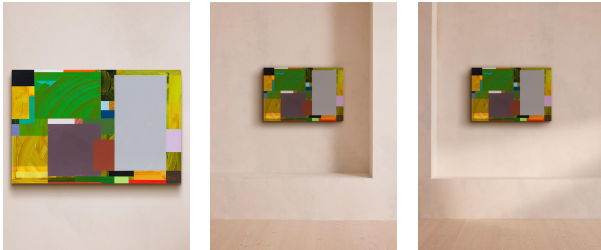

## 'romcom' By Johanna Melvin

£2,800 Regular

£2,380 Membership

### Product details

An abstract geometric and expressionist painting created using acrylic and flashe emulsion on canvas.

#### About the artist

Studying and then teaching at The Essential School of Painting, Johanna Melvin is an abstract painter living and working in east London. She specialises in building up fine layers of bright colours to create pieces that take inspiration from the objects and places she finds in suburbia.