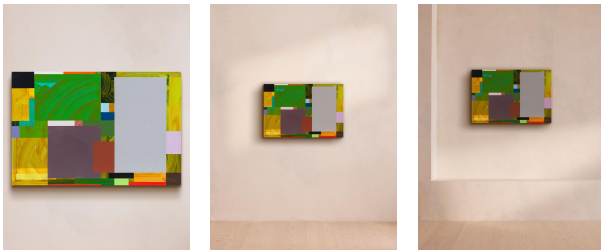

SOHO HOME

'romcom' By Johanna Melvin

\$3,640 Regular

\$3,094 Membership

Product details

An abstract geometric and expressionist painting created using acrylic and flashe emulsion on canvas.

About the artist

Studying and then teaching at The Essential School of Painting, Johanna Melvin is an abstract painter living and working in east London. She specialises in building up fine layers of bright colours to create pieces that take inspiration from the objects and places she finds in suburbia.