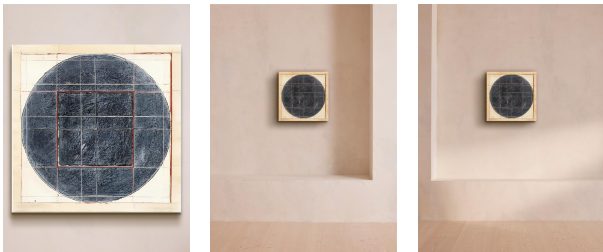

SOHO HOME

'configuration 1 (ii)' By Sabrina Brouwers

£500

Regular

£425

Membership

Product details

The artist contrasts a mathematically plotted grid system with circular forms to create a mixed-media, geometric abstract artwork.

About the artist

Born in Germany and based in London, Sabrina Brouwers creates artworks inspired by Sol LeWitt, a pioneering figure in the Conceptual Art movement. She challenges manmade forms by combining grid-like forms with fluid, circular shapes.

Dimensions

Product dimensions: H28 x W28cm / H11 x W11"

Product weight: 1kg / 2.2lbs

Details

Frame included: No