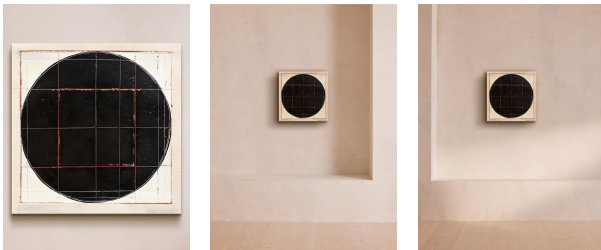

SOHO HOME

'configuration 1 (i)' By Sabrina Brouwers

£500

Regular

£425

Membership

Product details

The artist contrasts a mathematically plotted grid system with circular forms to create a mixed-media, geometric abstract artwork.

About the artist

Born in Germany and based in London, Sabrina Brouwers creates artworks inspired by Sol LeWitt, a pioneering figure in the Conceptual Art movement. She challenges manmade forms by combining grid-like forms with fluid, circular shapes.

Dimensions

Product dimensions: H28 x W28cm / H11 x W11"

Details

Frame included: No