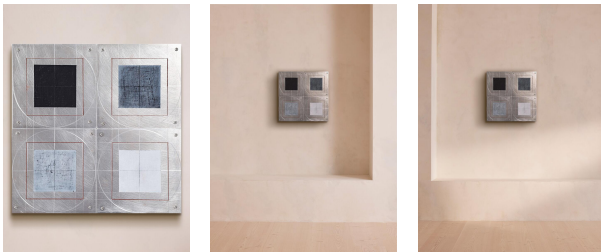

## 'focal Point I' By Sabrina Brouwers

£500 Regular

£425 Membership

### Product details

Centred around a mathematically plotted grid system, each painting is created using a combination of gesso and acrylic on an aluminium background.

### About the artist

Born in Germany and based in London, Sabrina Brouwers creates artworks inspired by Sol LeWitt, a pioneering figure in the Conceptual Art movement. She challenges manmade forms by combining grid-like forms with fluid, circular shapes.