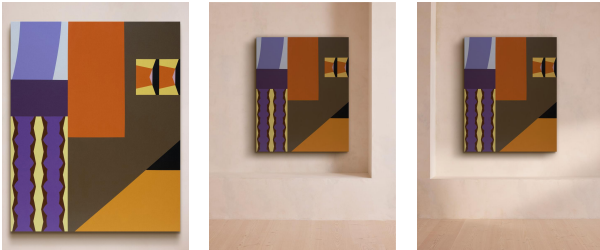

SOHO HOME

'i (clipping Series - Receive)' By Kotaro Machiyama

\$3,440 Regular

\$2,924 Membership

Product details

Painted in the artist's Tokyo-based studio using typically colourful acrylics on canvas.

About the artist

Japanese artist Kotaro Machiyama creates colourful, almost cartoon-like abstracts that often start out on Photoshop before being reworked with acrylics and other mediums. His distinctive paintings are designed to take the onlooker out of the present and into another realm.