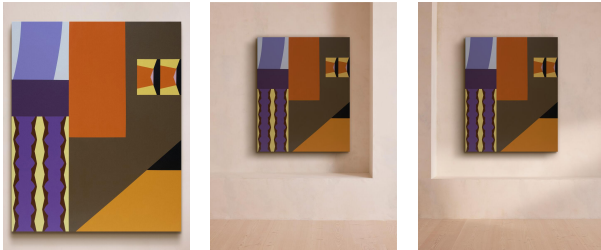

SOHO HOME

'i (clipping Series - Receive)' By Kotaro Machiyama

£2,646

Regular

£2,249

Membership

Product details

Painted in the artist's Tokyo-based studio using typically colourful acrylics on canvas.

About the artist

Japanese artist Kotaro Machiyama creates colourful, almost cartoon-like abstracts that often start out on Photoshop before being reworked with acrylics and other mediums. His distinctive paintings are designed to take the onlooker out of the present and into another realm.