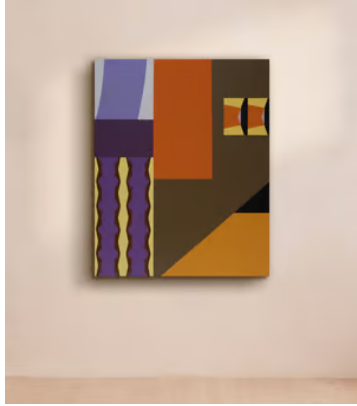

SOHO HOME

'I (clipping series - receive)' by Kotaro Machiyama

\$3,440 Regular price

\$2,924 Member price

Painted in the artist's Tokyo-based studio using typically colourful acrylics on canvas.

About the artist

Japanese artist Kotaro Machiyama creates colourful, almost cartoon-like abstracts that often start out on Photoshop before being reworked with acrylics and other mediums. His distinctive paintings are designed to take the onlooker out of the present and into another realm.