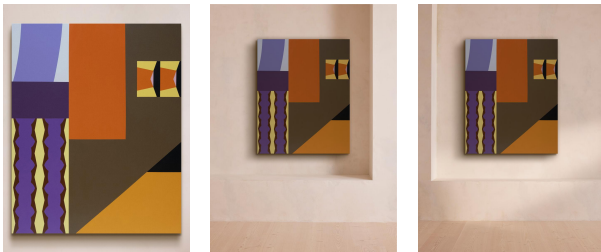

SOHO HOME

'i (clipping Series - Receive)' By Kotaro Machiyama

\$3,440 Regular

\$2,924 Membership

Product details

Painted in the artist's Tokyo-based studio using typically colourful acrylics on canvas.

About the artist

Japanese artist Kotaro Machiyama creates colourful, almost cartoon-like abstracts that often start out on Photoshop before being reworked with acrylics and other mediums. His distinctive paintings are designed to take the onlooker out of the present and into another realm.