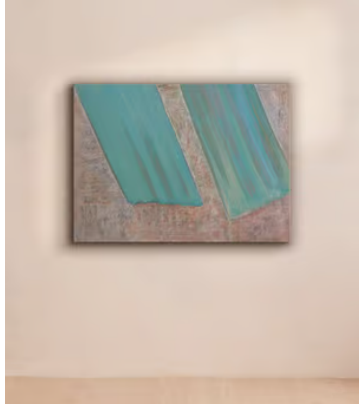

SOHO HOME

'Shears in sea-green' by Kevin Jackson

\$4,063 Regular price

\$3,454 Member price

A mix of modelling clay, black wax and pigment on canvas creates two enlarged shear blades in brush strokes that cut an actively neutral background.

About the artist

A Chelsea School of Art alumni, Kevin Jackson lives and works in London, and has work displayed in the British Museum. The artist often creates mixed-media abstract pieces as a way to analyse the place humans have in an increasingly virtual world.