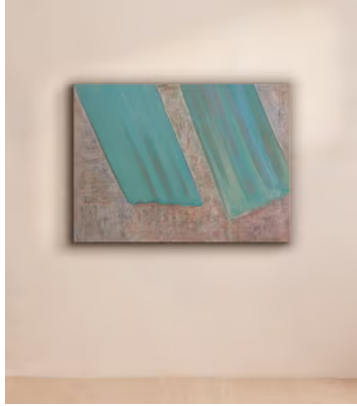

SOHO HOME

'Shears in sea-green' by Kevin Jackson

\$4,063 Regular price

\$3,454 Member price

A mix of modelling clay, black wax and pigment on canvas creates two enlarged shear blades in brush strokes that cut an actively neutral background.

About the artist

A Chelsea School of Art alumni, Kevin Jackson lives and works in London, and has work displayed in the British Museum. The artist often creates mixed-media abstract pieces as a way to analyse the place humans have in an increasingly virtual world.