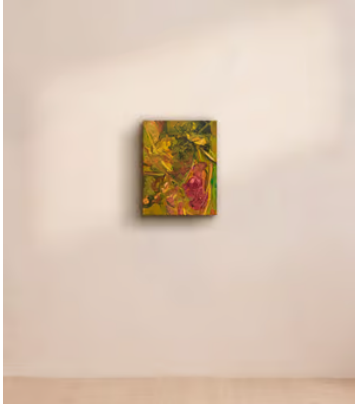

SOHO HOME

'Botanical' by Barbara Howey

\$1,040 Regular price

\$884 Member price

Expressionistic marks and vivid colours help to explore a sense of wonder and heightened reality through a botanical lens.

About the artist

Barbara Howey is a modern, expressionistic painter whose artworks are inspired by both the animal and plant world. Often painted in just one sitting, the artist's works are frequently characterised by stains and drips.