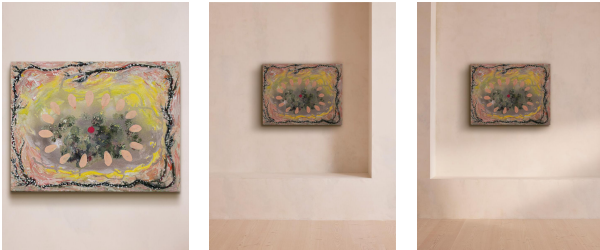

SOHO HOME

'the Card Before The Empress' By Jessica Matier

£1,420

Regular

£1,207

Membership

Product details

One in a series of works making reference to the Tarot, this time representing the chaos of creation.

About the artist

Graduating from New York's prestigious Parsons School of Design, Jessica Matier started out working with collage and watercolours. Since then, the artist has moved into mixed-media artworks, using a blend of psychology, religion and her own spirituality as inspiration.