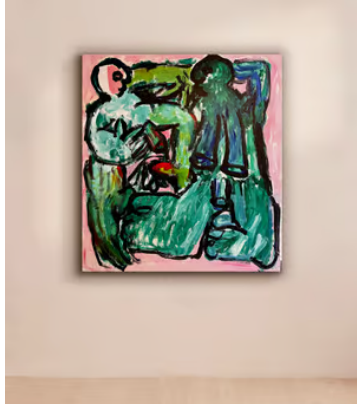

SOHO HOME

'Two women in green' by Barbara Kuebel

\$3,750 Regular price

\$3,188 Member price

Starting out as a plant still life, this abstract expressionist painting transformed into a nude of two figures standing, in the artist's words, like trees.

About the artist

Austrian artist Barbara Kuebel has shown her work extensively throughout Europe and the US. Inspired by 'awkward social interactions', she creates abstract expressionist figurative portraits rendered as life-sized woodworks that she carves by hand.