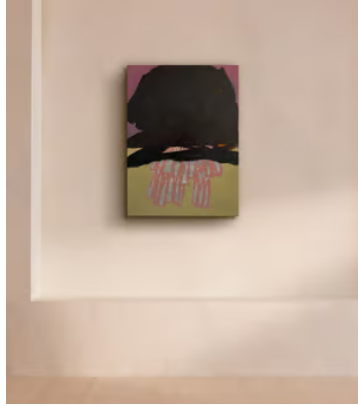

SOHO HOME

'Bear' by Henry Ward

\$3,120 Regular price

\$2,652 Member price

Contrasting colours created using oil paint on a linen canvas makes this abstract artwork.

About the artist

Although he also makes small sculptures and drawings, London-based Henry Ward works primarily as a painter. He creates all of his artworks either at his kitchen table, in his shed or at the studio as a way of opening up a constant dialogue between the way we work, and where.

Dimensions

Dimensions: H60 x W45 x D3cm / H24 x W18 x D1"

Weight: 3kg / 6.6lbs

Details

Frame included: No